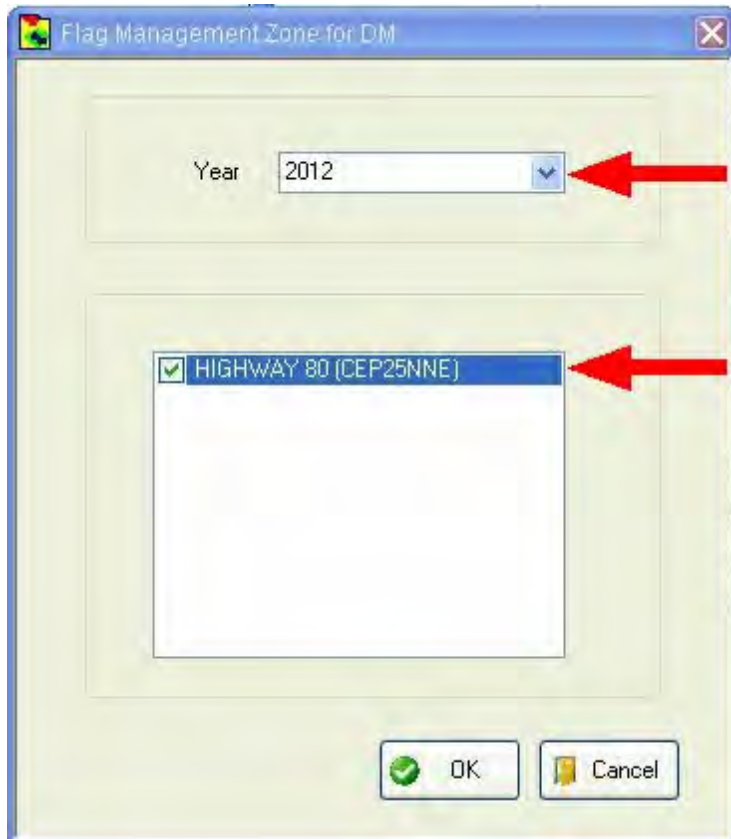

Select a year and a DM field