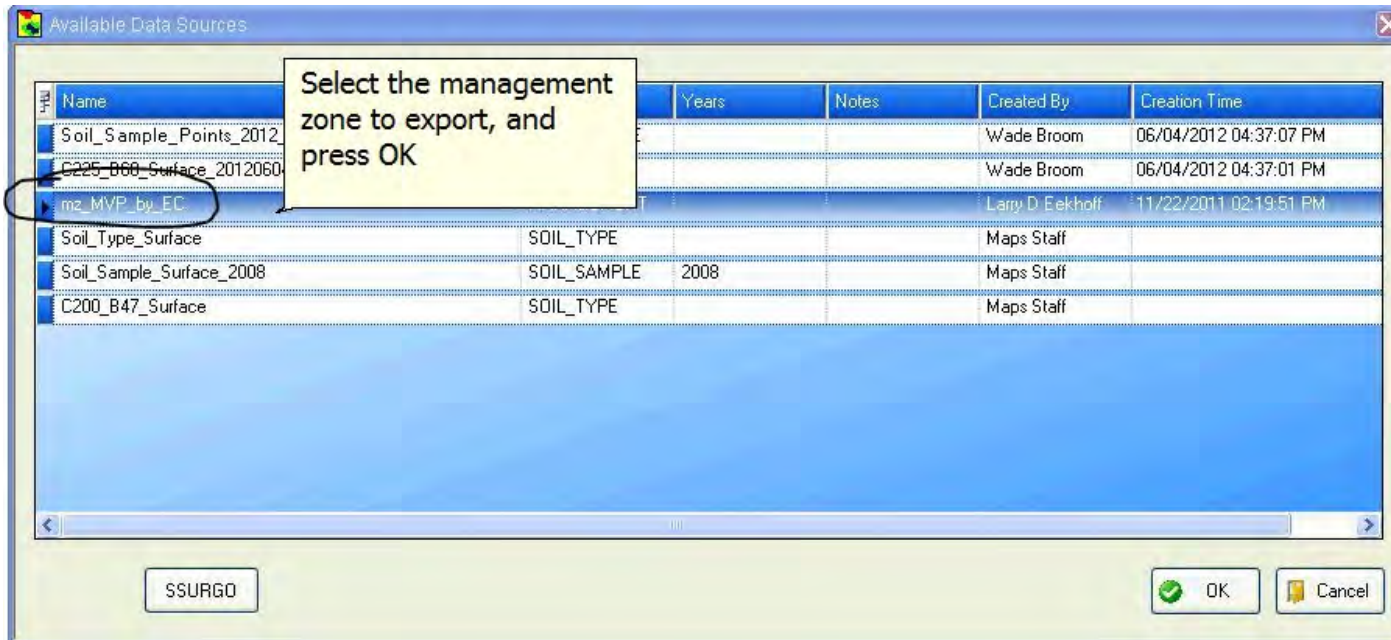

Management Zone Export to DM Program

Available to customers who are in the MAPS DM program

In order to create a Management Zone report on the Data Management website you first need to send the data over from SOILMAP.

There are two ways to access your Management Zone.

#1. You can access it by going to farm - create - management zones.