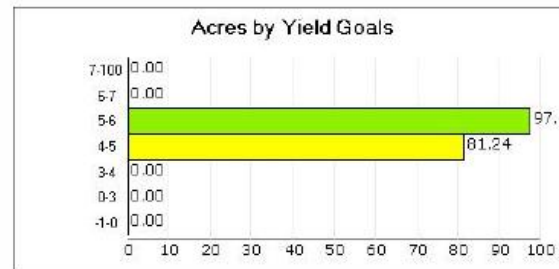

How to

Editing Zones: Soil_Type_Zones

Yield Goals

	Minimum	Average	Maximum	Units
Corn	182	190.8	195	Bu
Soybean	48	51.7	53	Bu
Bromegrass-alfalfa	7	7.0	7	AUM

Symbol Name CornYld BeanYld Br

91	Primghar silty cla	195	53	7.2
31	Alton silty clay loa	184	49	6.1
310	Galva silty clay lo	188	50	6.8
310B	Galva silty clay lo	182	48	6.8
91	Primghar silty cla	195	53	7.2

Crops

Available Bromegrass-alfalfa

Average Yield 7.0 AUM

Yield Tools

7.0 Reset Refresh

Set Nulls Constant Clear

BAK30SE

Note

OK Cancel

On some farms the yield will not be available and a -1 will be displayed; you can use the **set nulls** button to set multiples or the pin button to set individual polygons

Soil-Type Book

Bromegrass-alfalfa hay Yield Goals

Weighted Average

4.9 tons/acre historical yield is based on similar soil types in the region. The average yield goal is assigned to 100% of the SSURGO data or 4.9 tons/acre. Due to uncontrollable factors these yields can not be guaranteed. Historical production on 178.64 has been 876 total. Production goal is 876 total tons.